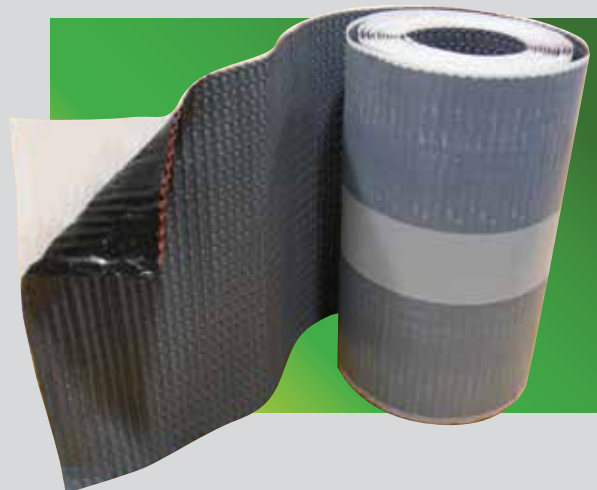

NO-LEAD

High Performance Aluminium Flashing

NO
Re-Sale
Value

NO-LEAD has:

- **20 years+ Life Expectancy**
- **Is easy to install**
- **Is Light and needs no additional sealant or tape**
- **High performance adhesive for a permanent bond**

Key Features

- Low Cost
- Waterproof
- Durable
- Alternative to Traditional Lead
- Malleable
- Lightweight
- Easy Cut
- Easily Repaired
- No Re-sale Issues

No-Lead Is aluminium based, high performance, low cost flashing. It is used as a replacement of traditional lead in flat and pitched roof.

No-Lead Is made of sheet aluminium with a protective anti-corrosion coating and a high performance butyl adhesive on the underside.

No-Lead doesn't require any special tools for installation. It can be cut with a knife or scissors.

Sizes Available: 150mm x 5M, 300mm x 5M, 450mm x 5M